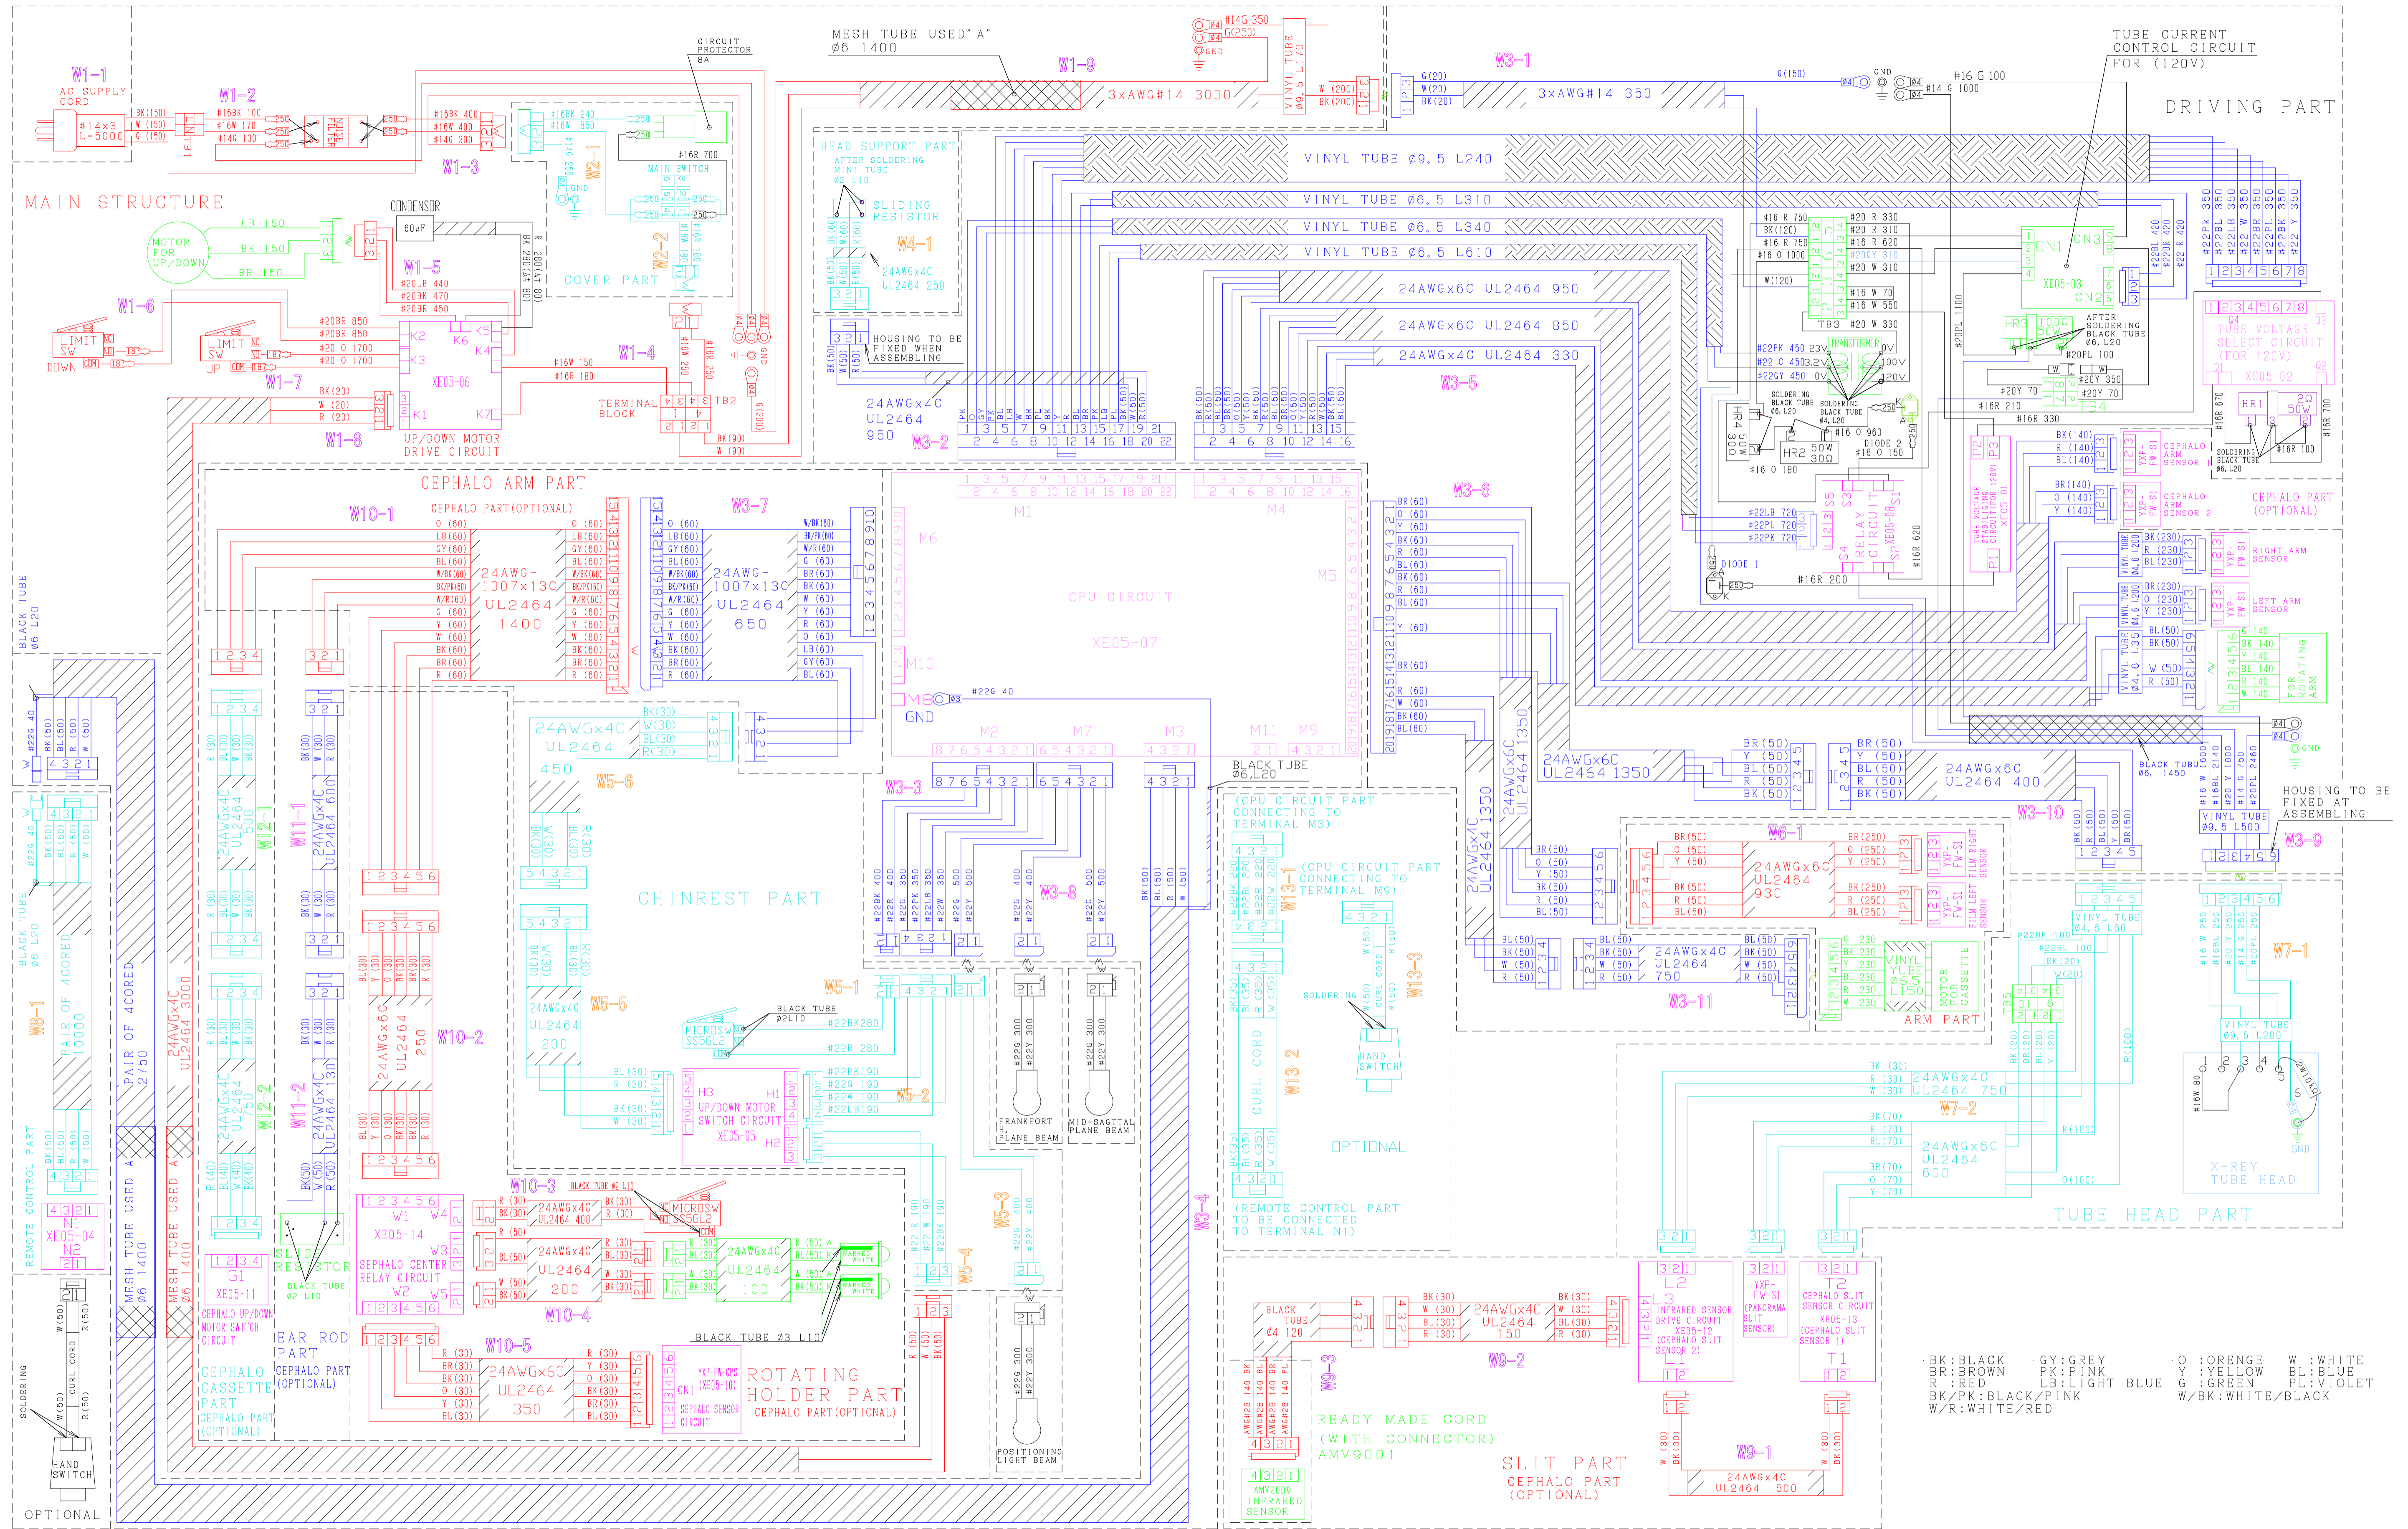

PANDORA ULTRA WIRING DIAGRAM

BK:BLACK GY:GREY O:ORANGE W:WHITE
 BR:BRWN PK:PINK Y:YELLOW BL:BLUE
 R:RED LB:LIGHT BLUE G:GREEN PL:VIOLET
 BK/PK:BLACK/PINK W/BK:WHITE/BLACK